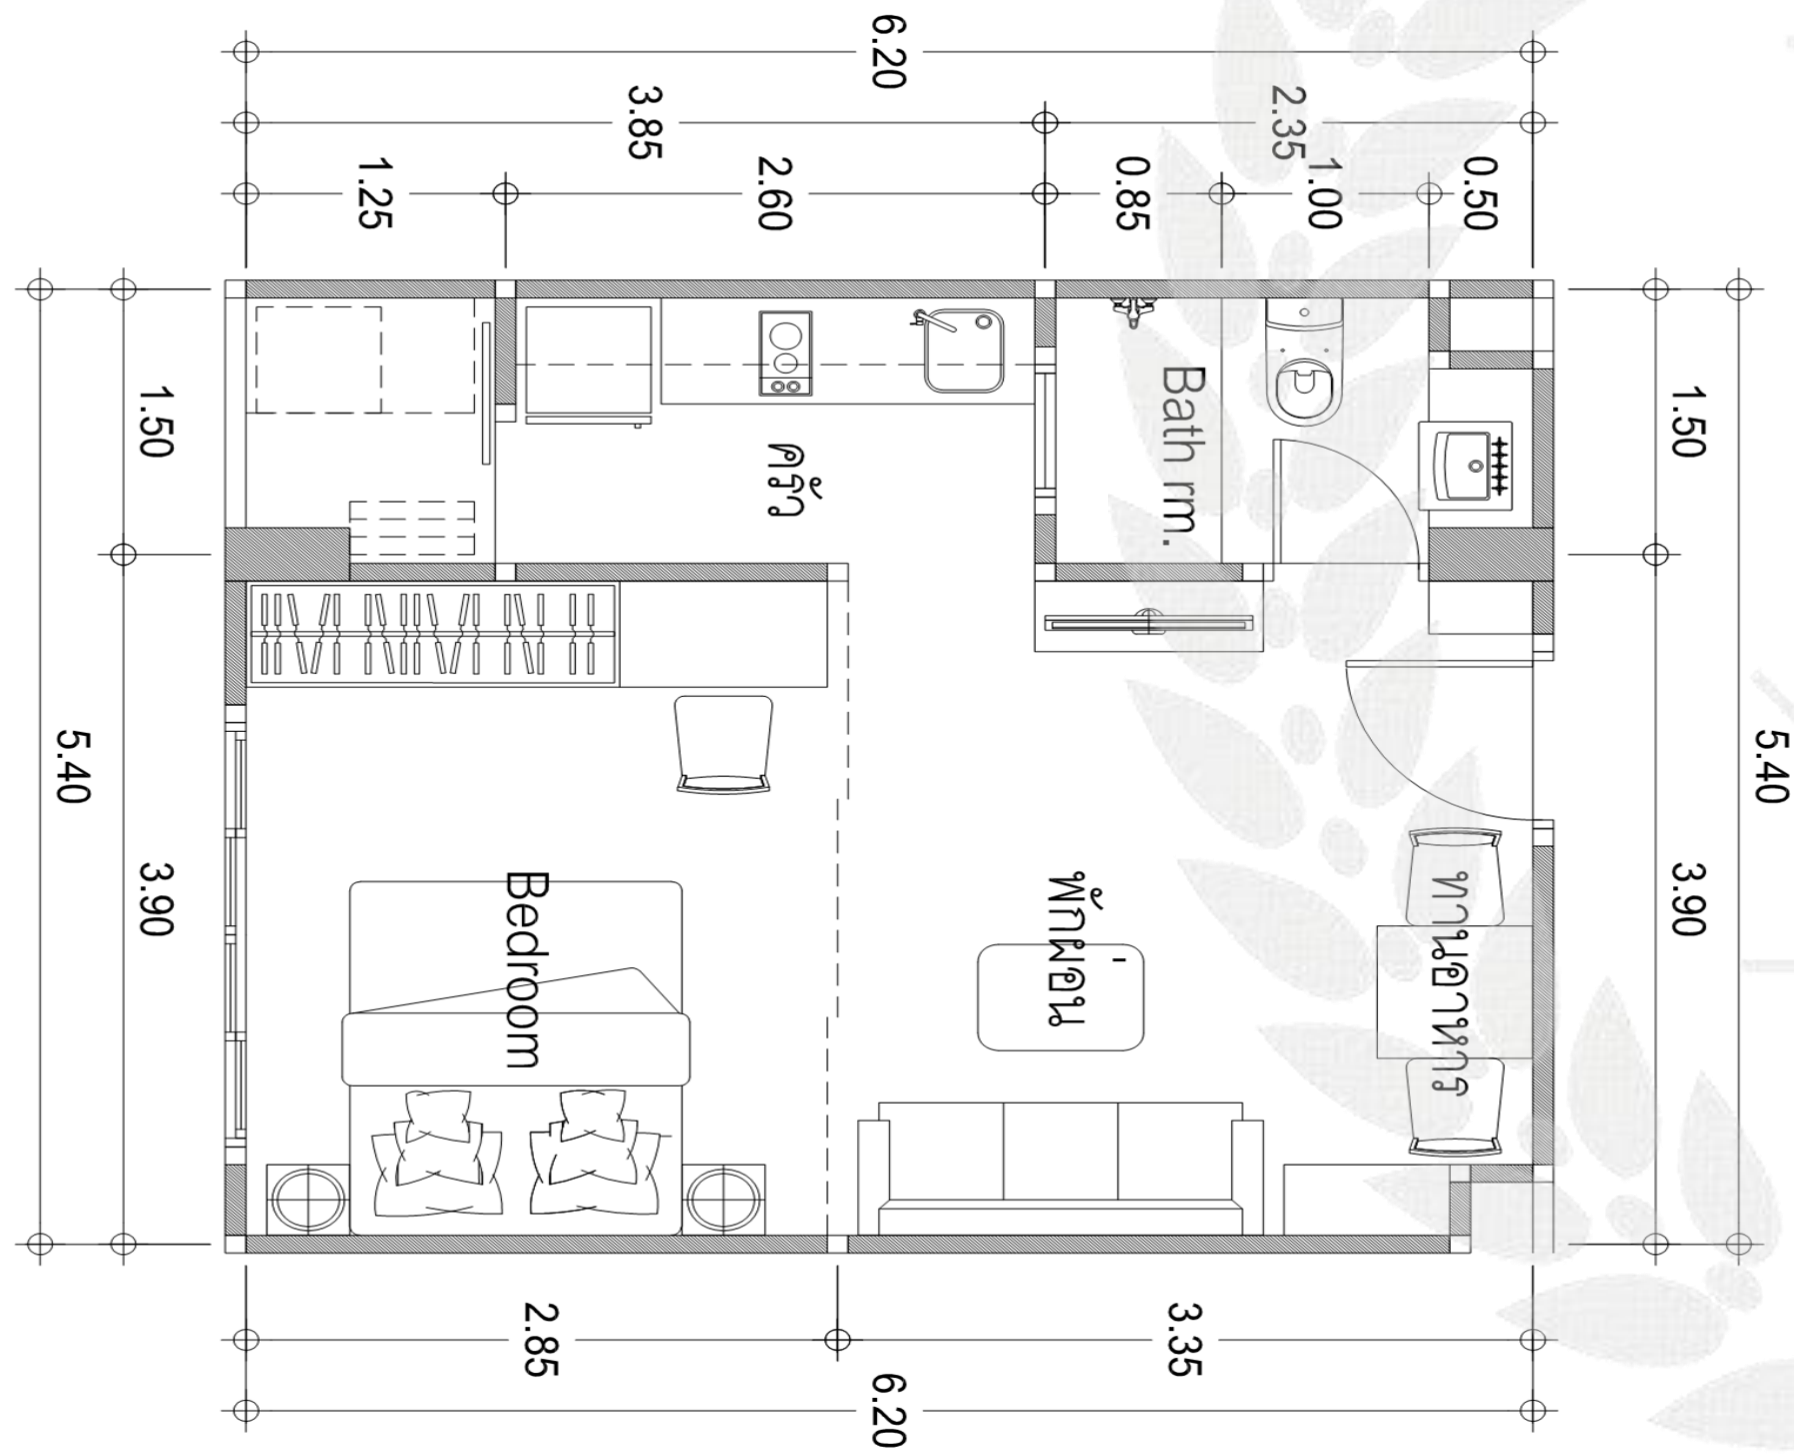

25

PATONG BEACH

MASTER PLAN

TYPE A: STUDIO

SIZE: 24 SQ.M

TYPE B: DELUXE

SIZE: 33 SQ.M

TYPE D: TWO BEDROOMS SUITE

SIZE: 53.74 SQ.M

EXTERIOR

FEXTERIOR

LEO TOLSTOY
Anna Karenina

GET IN
TOUCH

FACEBOOK

@UTOPIACORPORATION

YOUTUBE