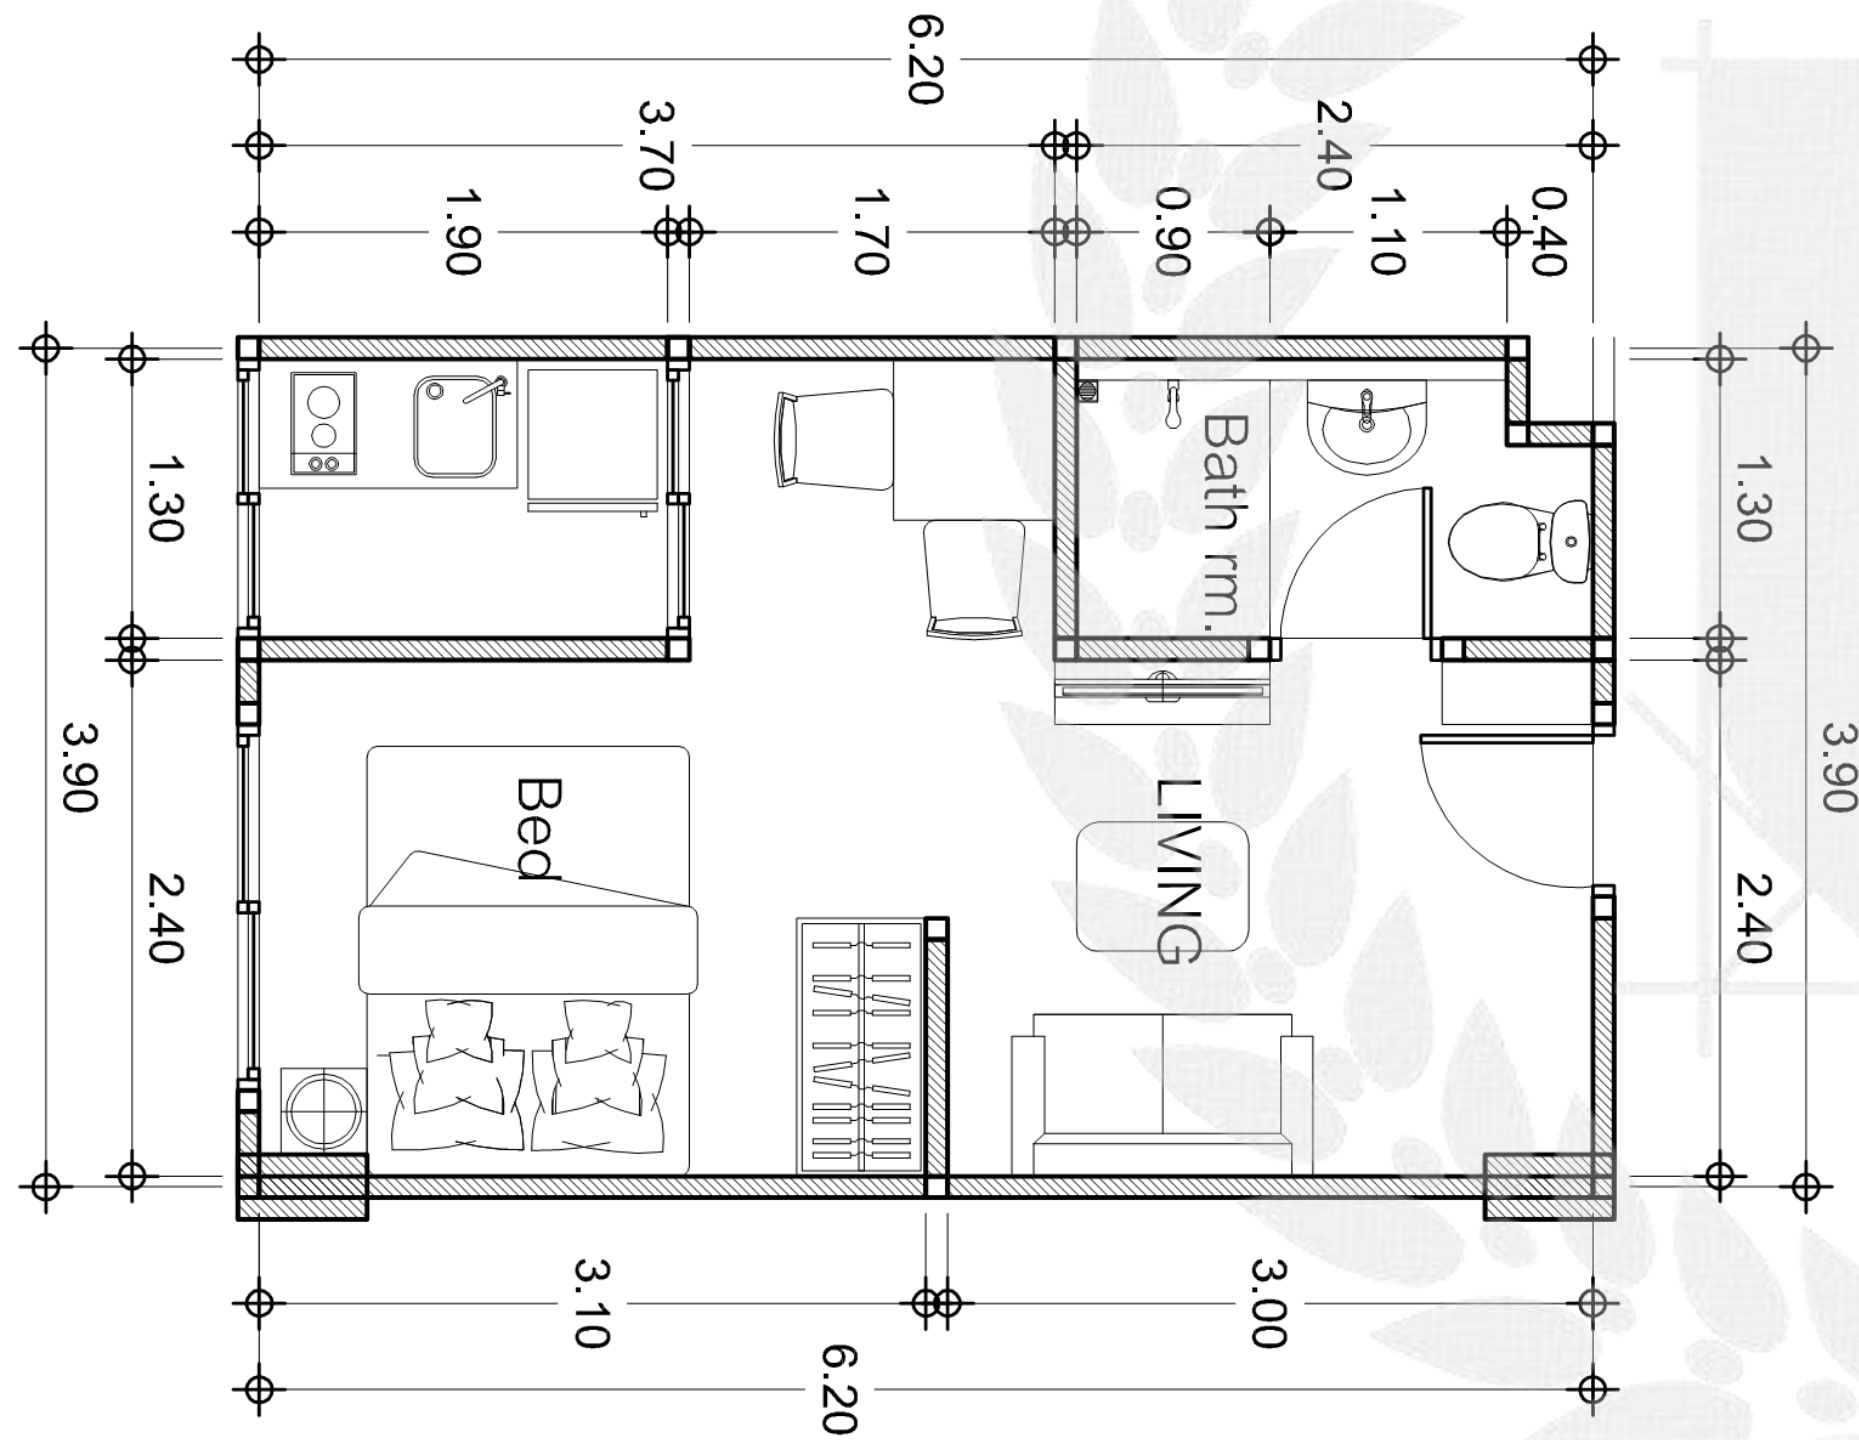

25

PATONG BEACH

MASTER PLAN

TYPE A: STUDIO

SIZE: 24 SQ.M

TYPE B: DELUXE

SIZE: 33 SQ.M

TYPE D: TWO BEDROOMS SUITE

SIZE: 53.74 SQ.M

EXTERIOR

FEXTERIOR

LEO TOLSTOY
Anna Karenina

GET IN
TOUCH

FACEBOOK

@UTOPIACORPORATION

YOUTUBE