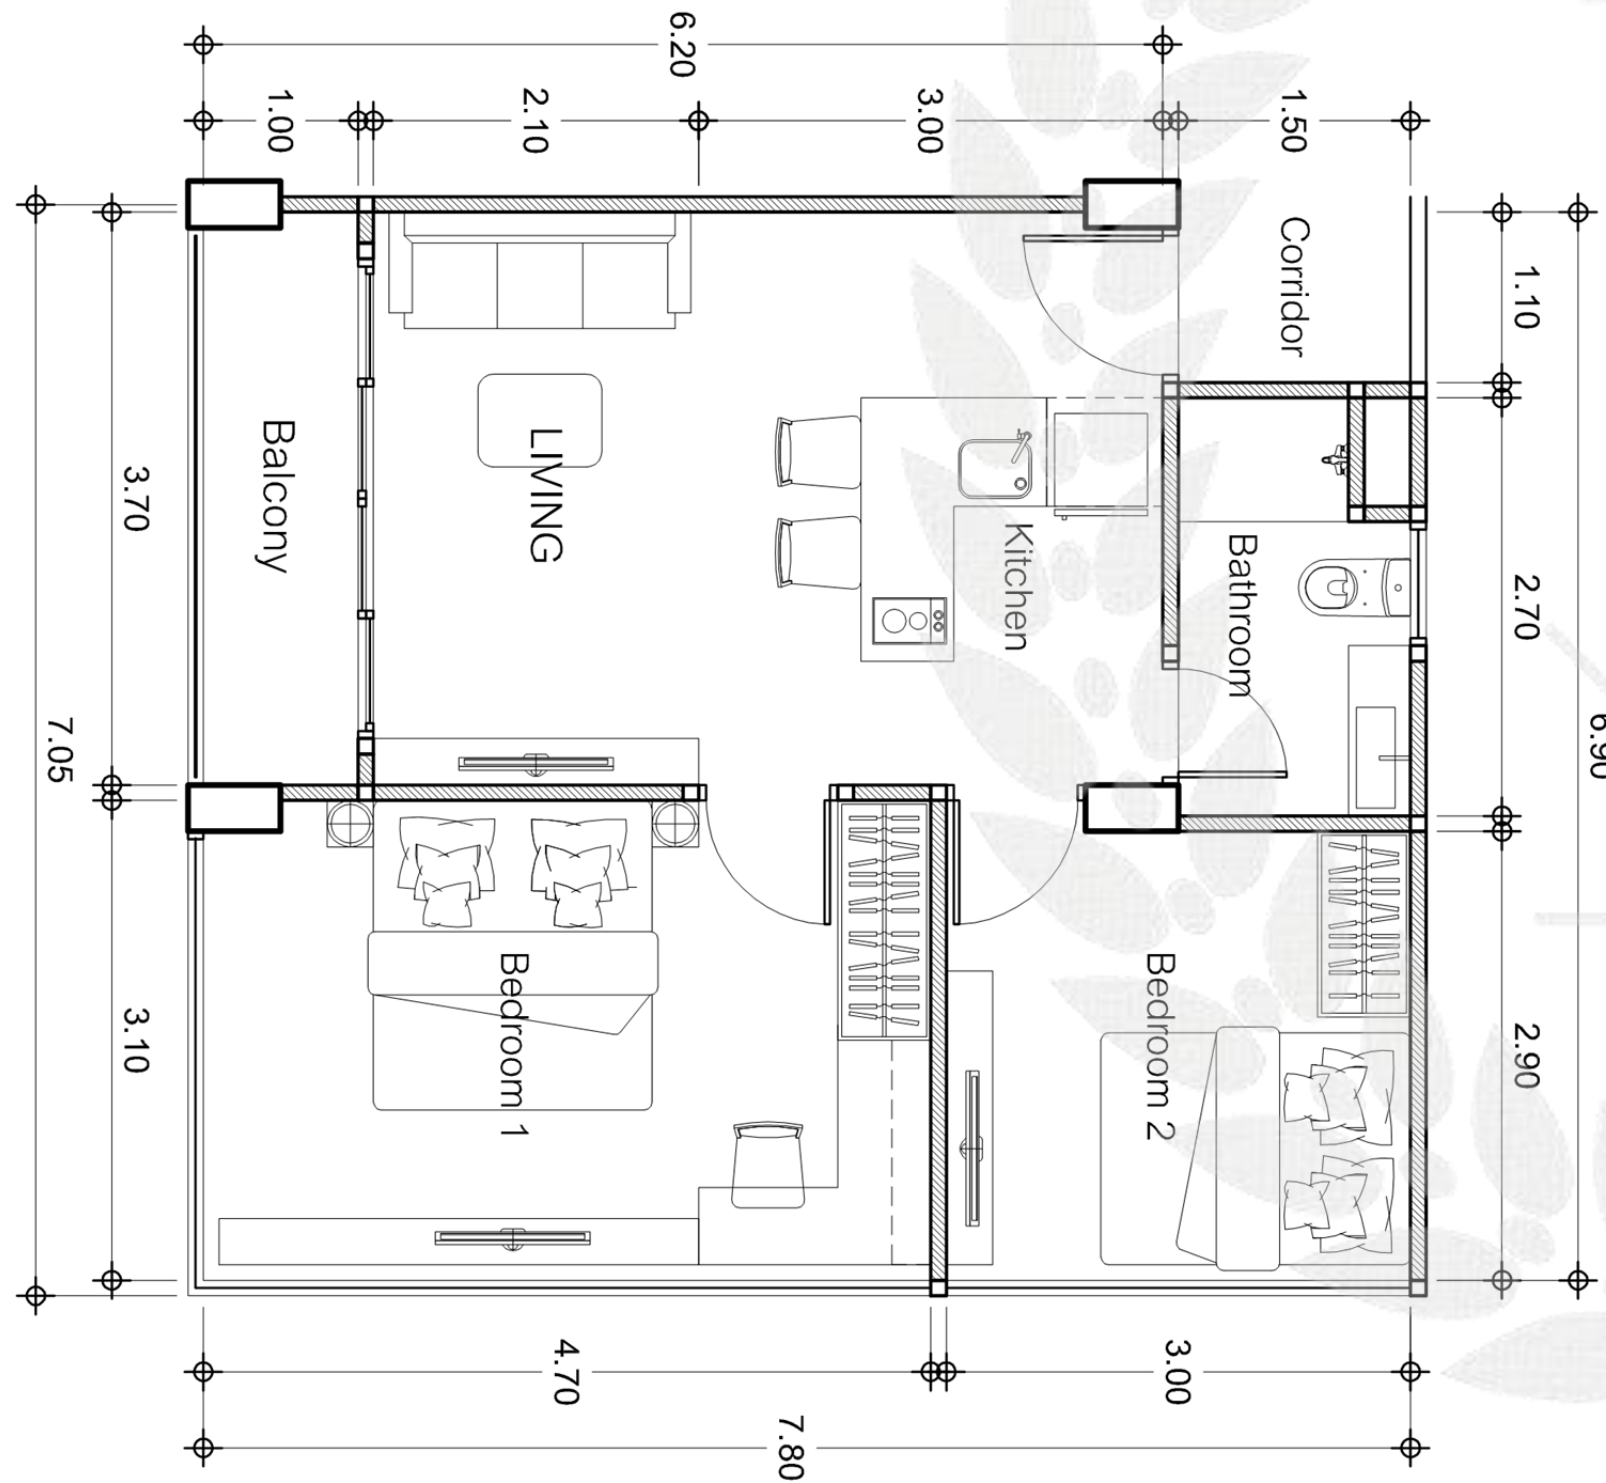

25

PATONG BEACH

MASTER PLAN

TYPE A: STUDIO

SIZE: 24 SQ.M

TYPE B: DELUXE

SIZE: 33 SQ.M

TYPE D: TWO BEDROOMS SUITE

SIZE: 53.74 SQ.M

EXTERIOR

FEXTERIOR

LEO TOLSTOY
Anna Karenina

GET IN
TOUCH

FACEBOOK

@UTOPIACORPORATION

YOUTUBE